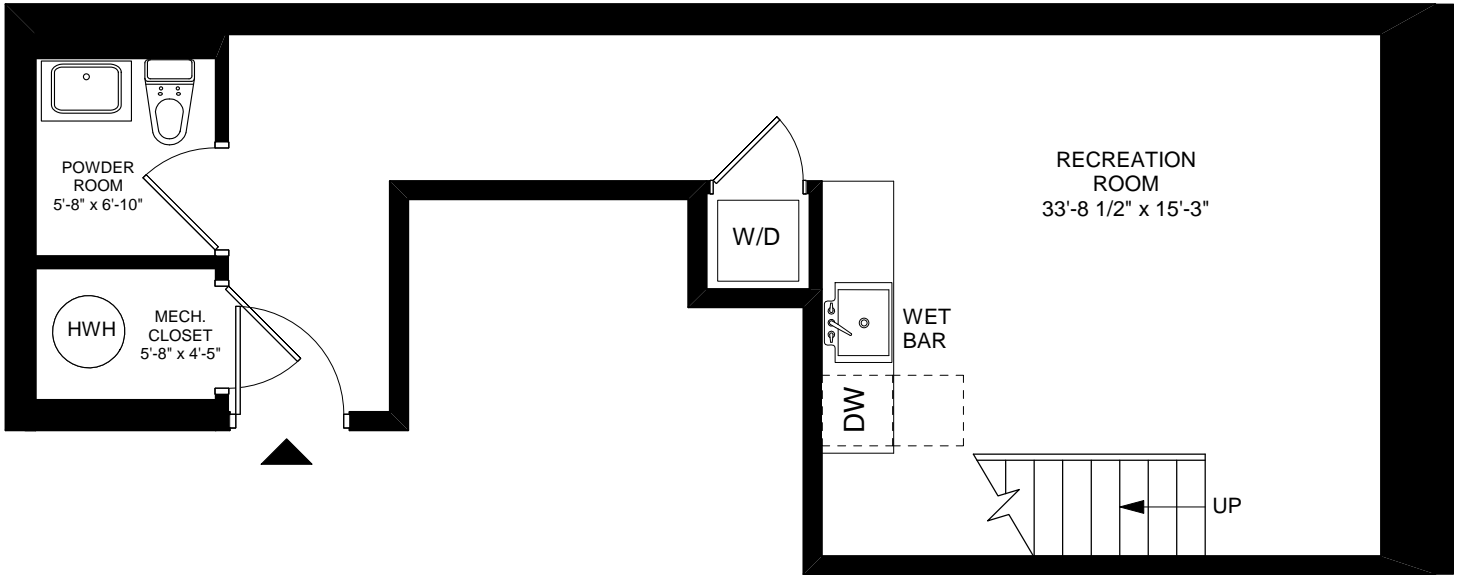

433 EAST 74TH STREET, NEW YORK, NY

UNIT 1A - CELLAR FLOOR

447.5 SQ.FT

SCALE

ADG, Architecture and Design, P.C.

The unit layout, square footage and dimensions are approximate and subject to normal construction variances and tolerances.
Square footage exceeds usable floor area.

433 EAST 74TH STREET, NEW YORK, NY

UNIT 1A - FIRST FLOOR

807.0 SQ.FT

SCALE

ADG, Architecture and Design, P.C.

The unit layout, square footage and dimensions are approximate and subject to normal construction variances and tolerances.
Square footage exceeds usable floor area.