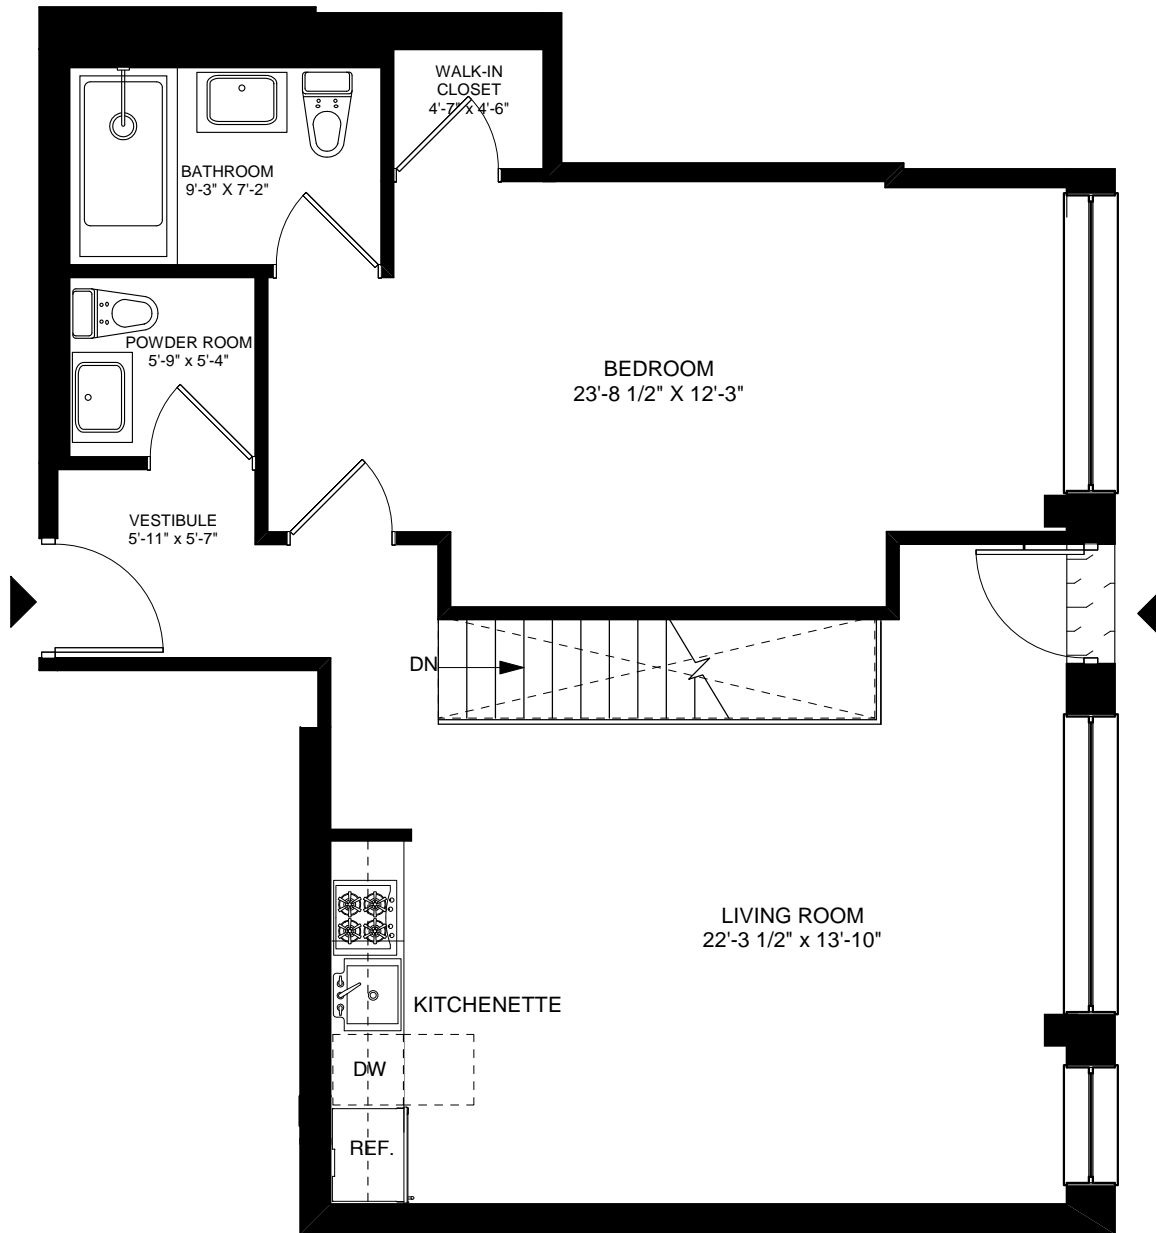

433 EAST 74TH STREET, NEW YORK, NY

UNIT 1A - CELLAR FLOOR

447.5 SQ.FT

SCALE

ADG, Architecture and Design, P.C.

The unit layout, square footage and dimensions are approximate and subject to normal construction variances and tolerances.
Square footage exceeds usable floor area.

433 EAST 74TH STREET, NEW YORK, NY

UNIT 1A - FIRST FLOOR

807.0 SQ.FT

SCALE

ADG, Architecture and Design, P.C.

The unit layout, square footage and dimensions are approximate and subject to normal construction variances and tolerances.
Square footage exceeds usable floor area.