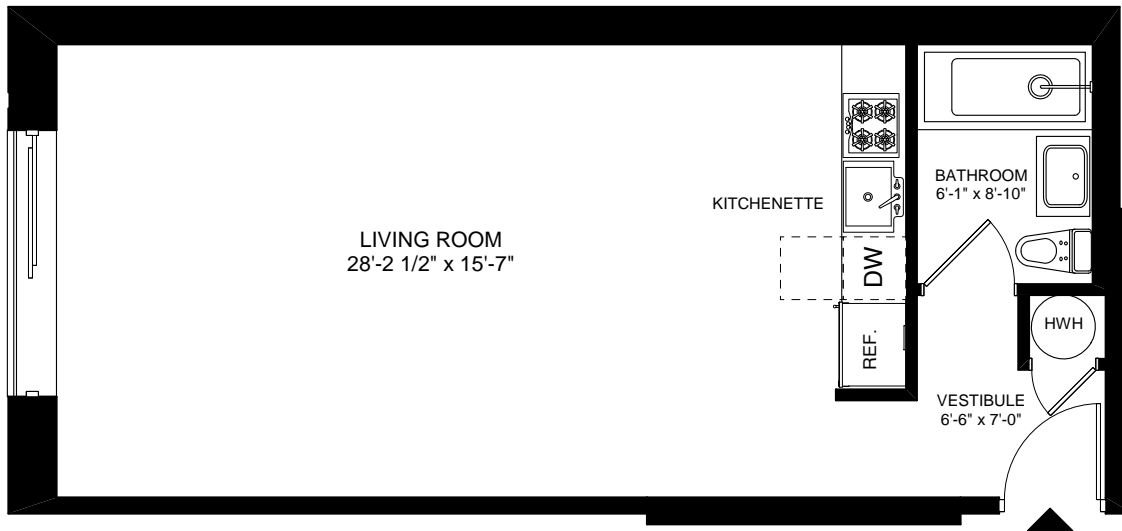

433 EAST 74TH STREET, NEW YORK, NY

UNIT 3B

539.7 SQ.FT

SCALE

ADG, Architecture and Design, P.C.

The unit layout, square footage and dimensions are approximate and subject to normal construction variances and tolerances.
Square footage exceeds usable floor area.