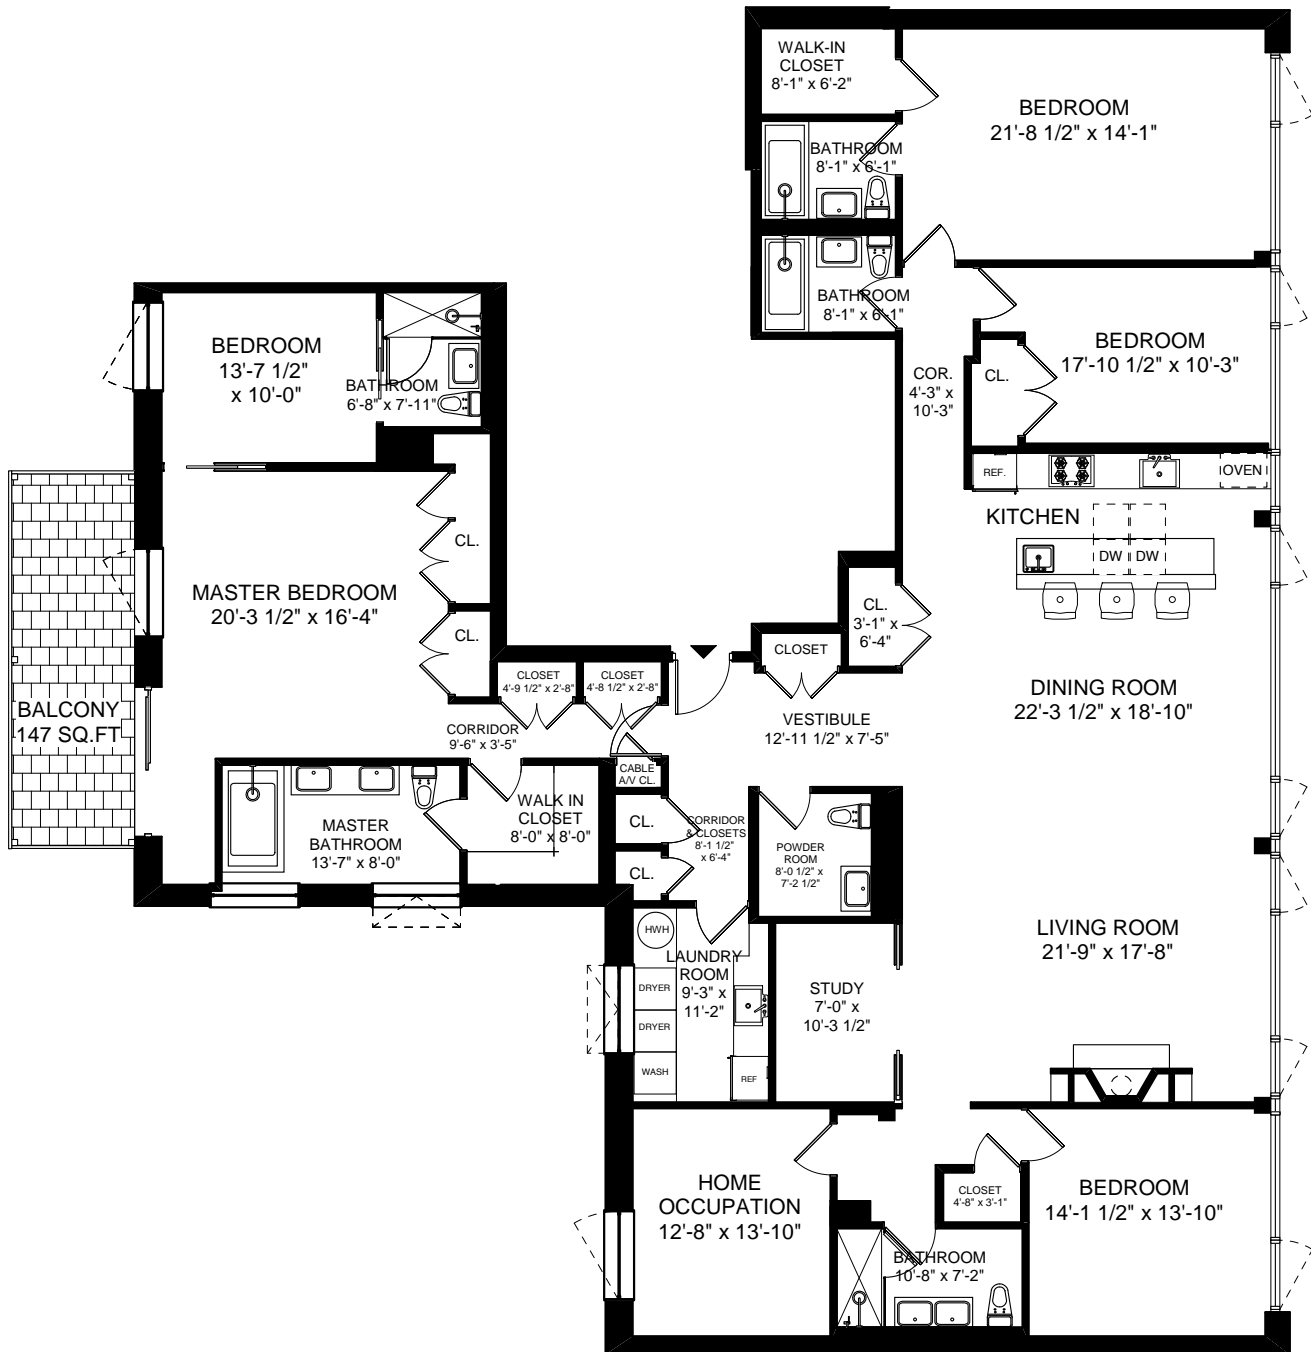

433 EAST 74TH STREET, NEW YORK, NY

UNIT 4A

3207.7 SQ.FT

ADG, Architecture and Design, P.C.

The unit layout, square footage and dimensions are approximate and subject to normal construction variances and tolerances. Square footage exceeds usable floor area.