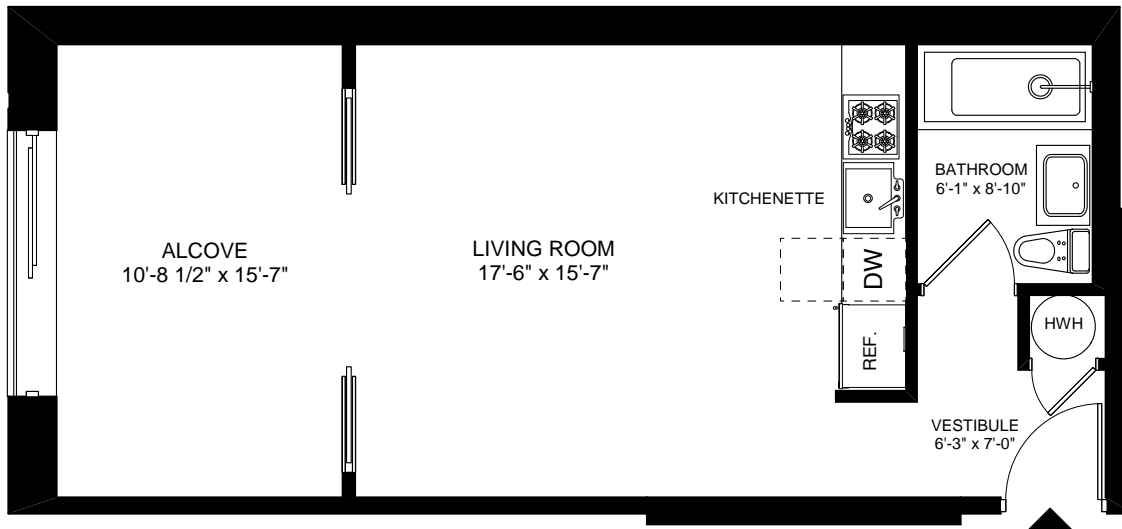

433 EAST 74TH STREET, NEW YORK, NY

UNIT 4B

539.1 SQ.FT

SCALE

ADG, Architecture and Design, P.C.

The unit layout, square footage and dimensions are approximate and subject to normal construction variances and tolerances.
Square footage exceeds usable floor area.