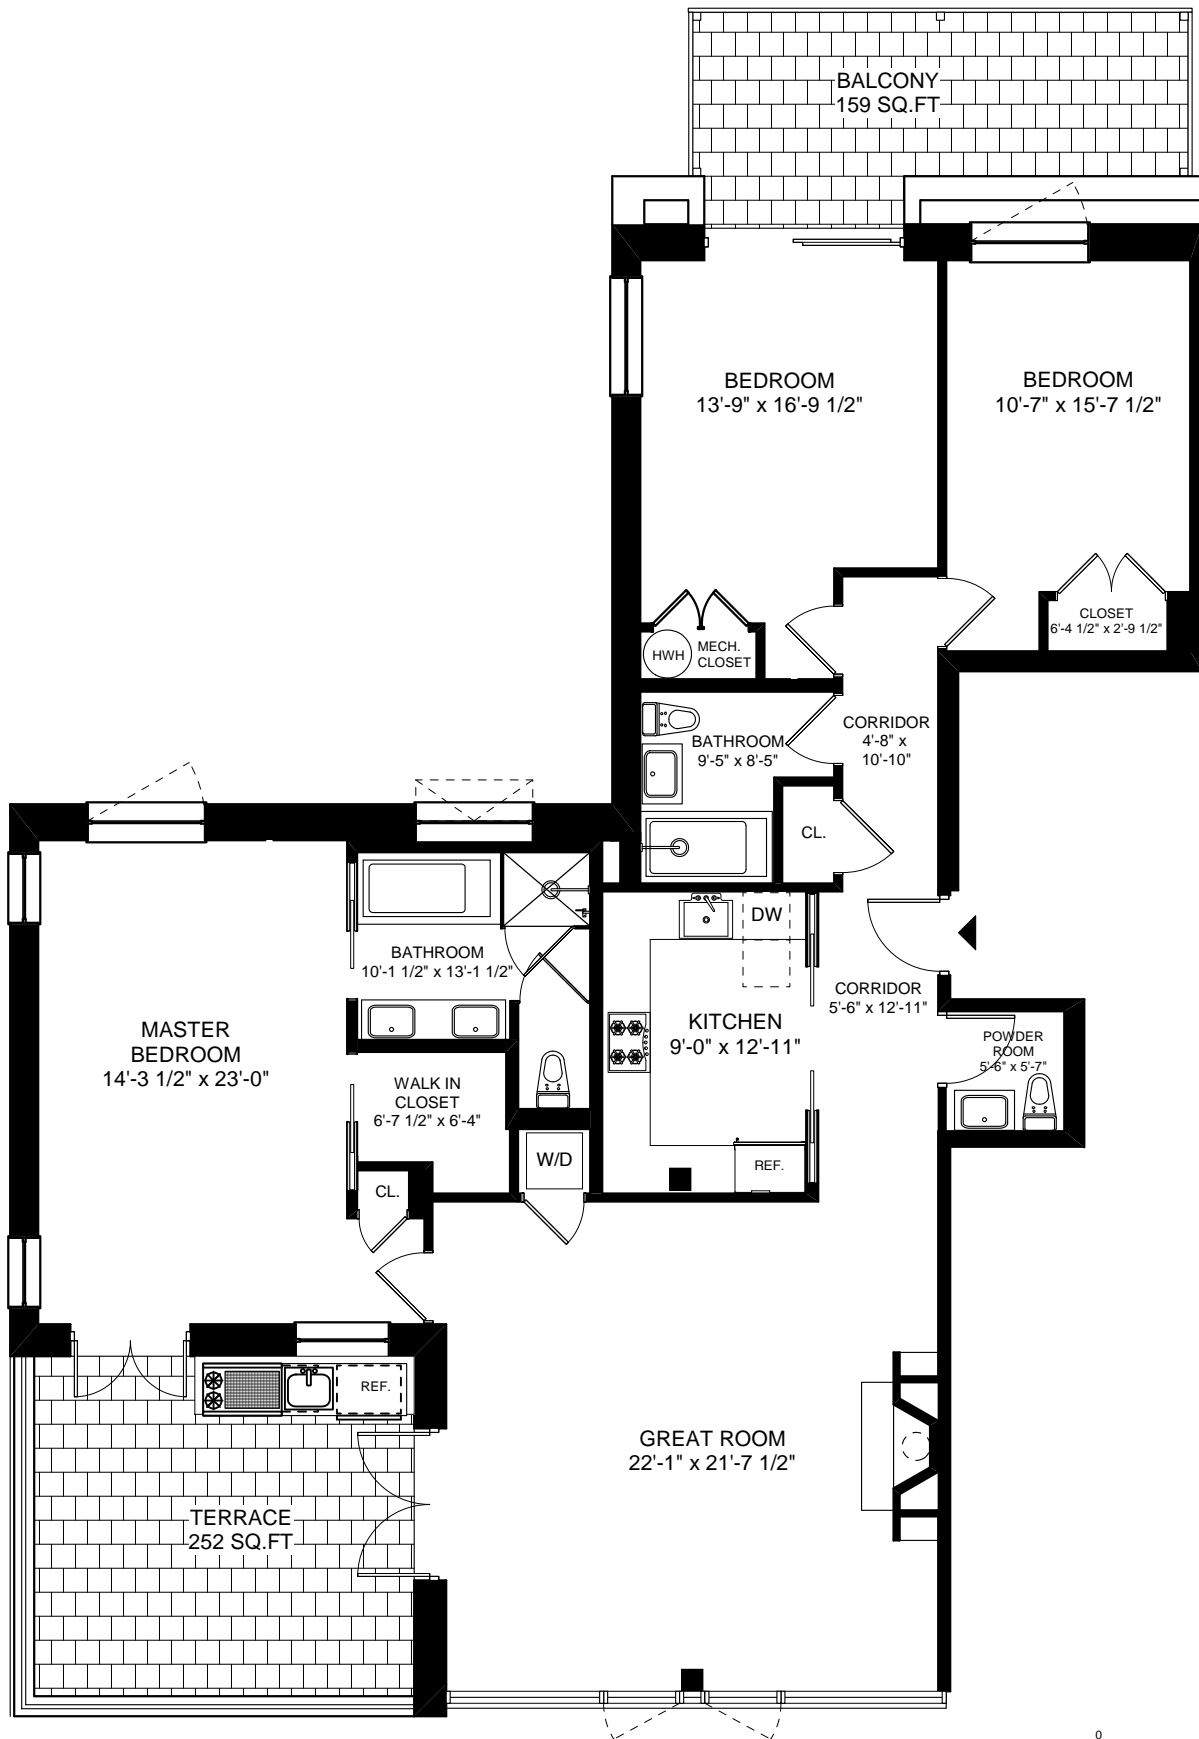

433 EAST 74TH STREET, NEW YORK, NY

UNIT 6A

1787.0 SQ.FT

SCALE

ADG, Architecture and Design, P.C.

The unit layout, square footage and dimensions are approximate and subject to normal construction variances and tolerances. Square footage exceeds usable floor area.