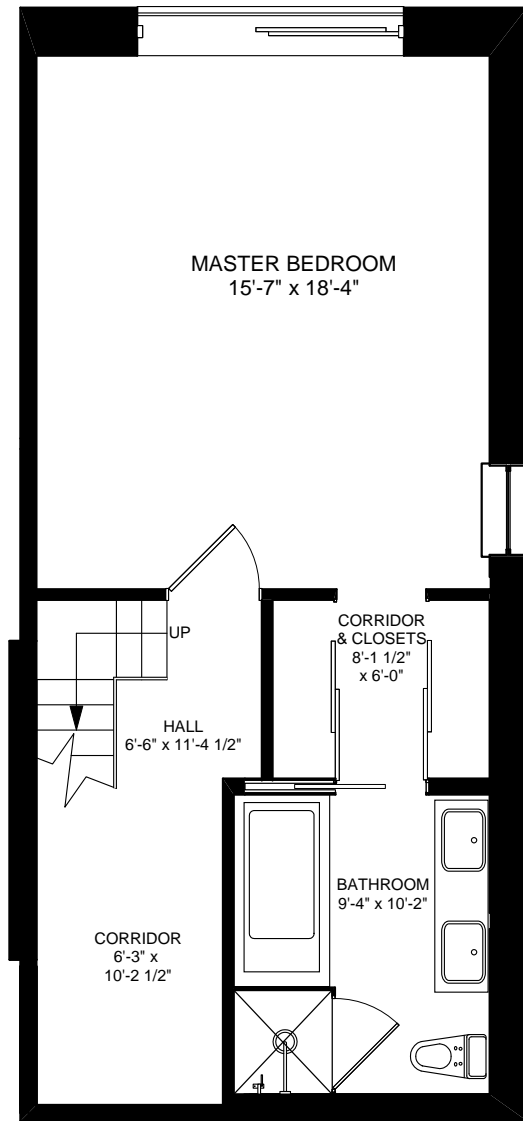

433 EAST 74TH STREET, NEW YORK, NY

UNIT 6B - FIFTH FLOOR

540.6 SQ.FT

SCALE

ADG, Architecture and Design, P.C.

The unit layout, square footage and dimensions are approximate and subject to normal construction variances and tolerances.
Square footage exceeds usable floor area.

433 EAST 74TH STREET, NEW YORK, NY

UNIT 6B - SIXTH FLOOR

1391.4 SQ.FT

SCALE

ADG, Architecture and Design, P.C.

The unit layout, square footage and dimensions are approximate and subject to normal construction variances and tolerances. Square footage exceeds usable floor area.