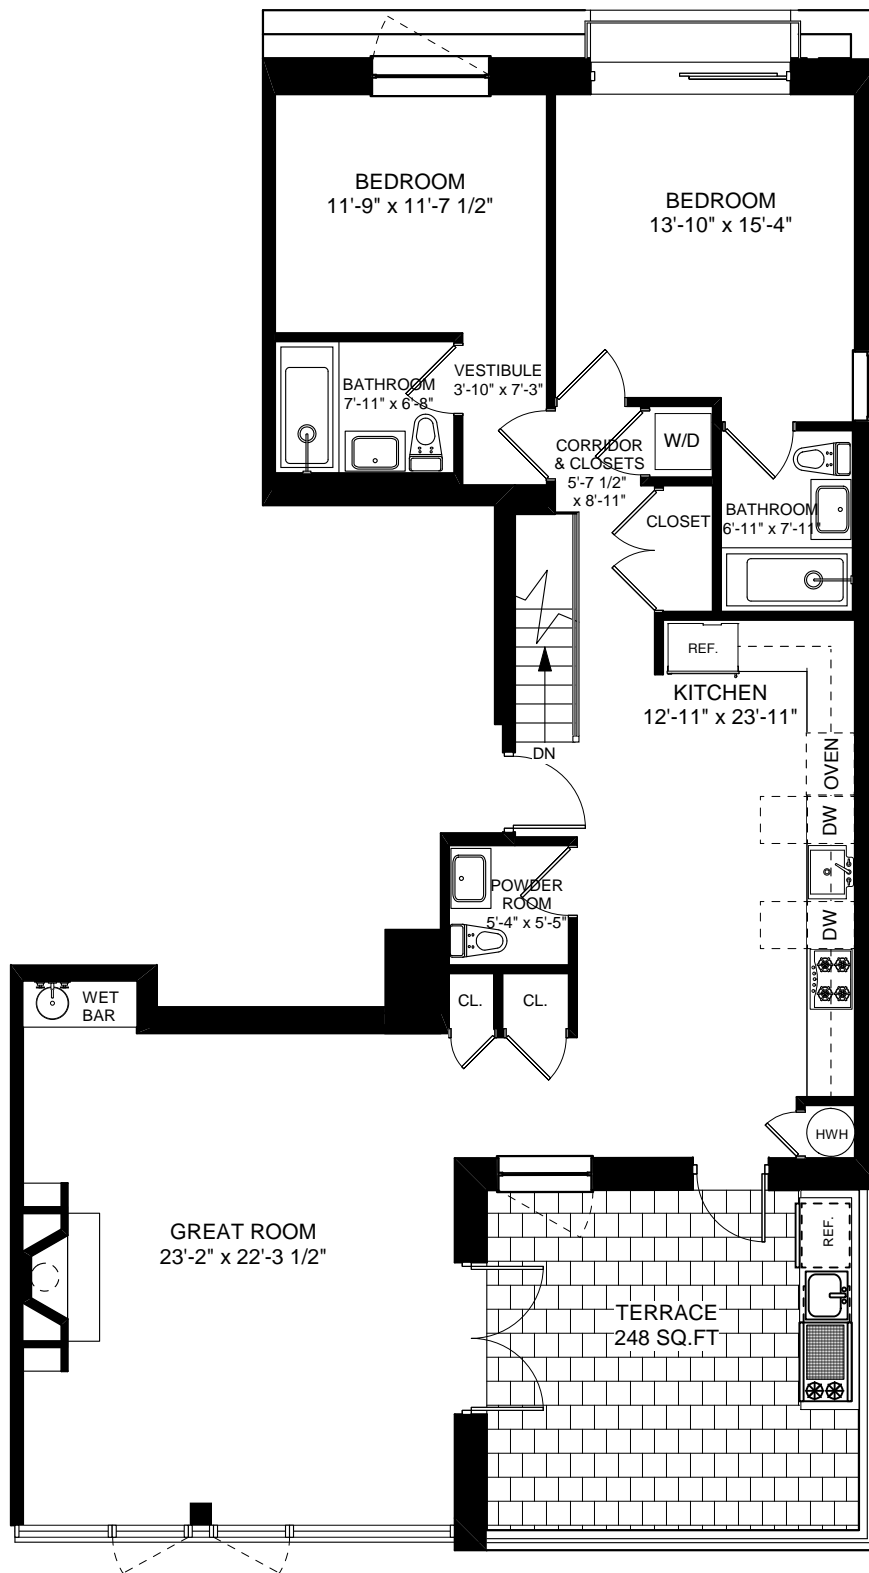

433 EAST 74TH STREET, NEW YORK, NY

UNIT 6B - FIFTH FLOOR

540.6 SQ.FT

SCALE

ADG, Architecture and Design, P.C.

The unit layout, square footage and dimensions are approximate and subject to normal construction variances and tolerances.
Square footage exceeds usable floor area.

433 EAST 74TH STREET, NEW YORK, NY

UNIT 6B - SIXTH FLOOR

1391.4 SQ.FT

SCALE

ADG, Architecture and Design, P.C.

The unit layout, square footage and dimensions are approximate and subject to normal construction variances and tolerances. Square footage exceeds usable floor area.