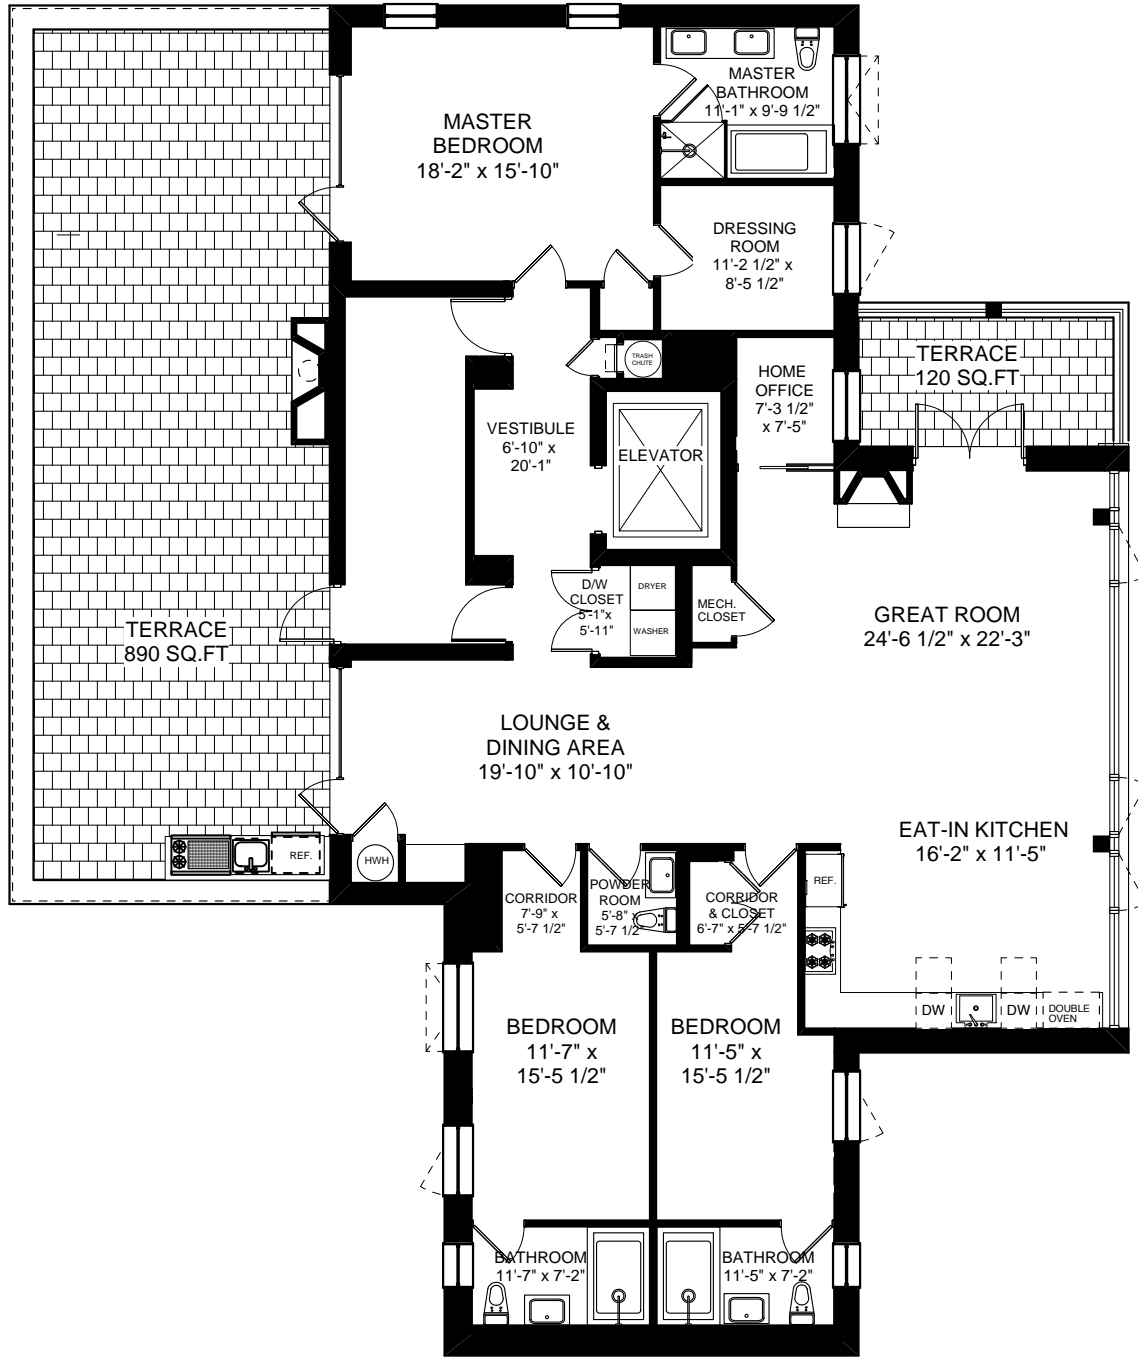

# 433 EAST 74TH STREET, NEW YORK, NY

UNIT PENTHOUSE

2297.0 SQ.FT

ADG, Architecture and Design, P.C.

The unit layout, square footage and dimensions are approximate and subject to normal construction variances and tolerances. Square footage exceeds usable floor area.